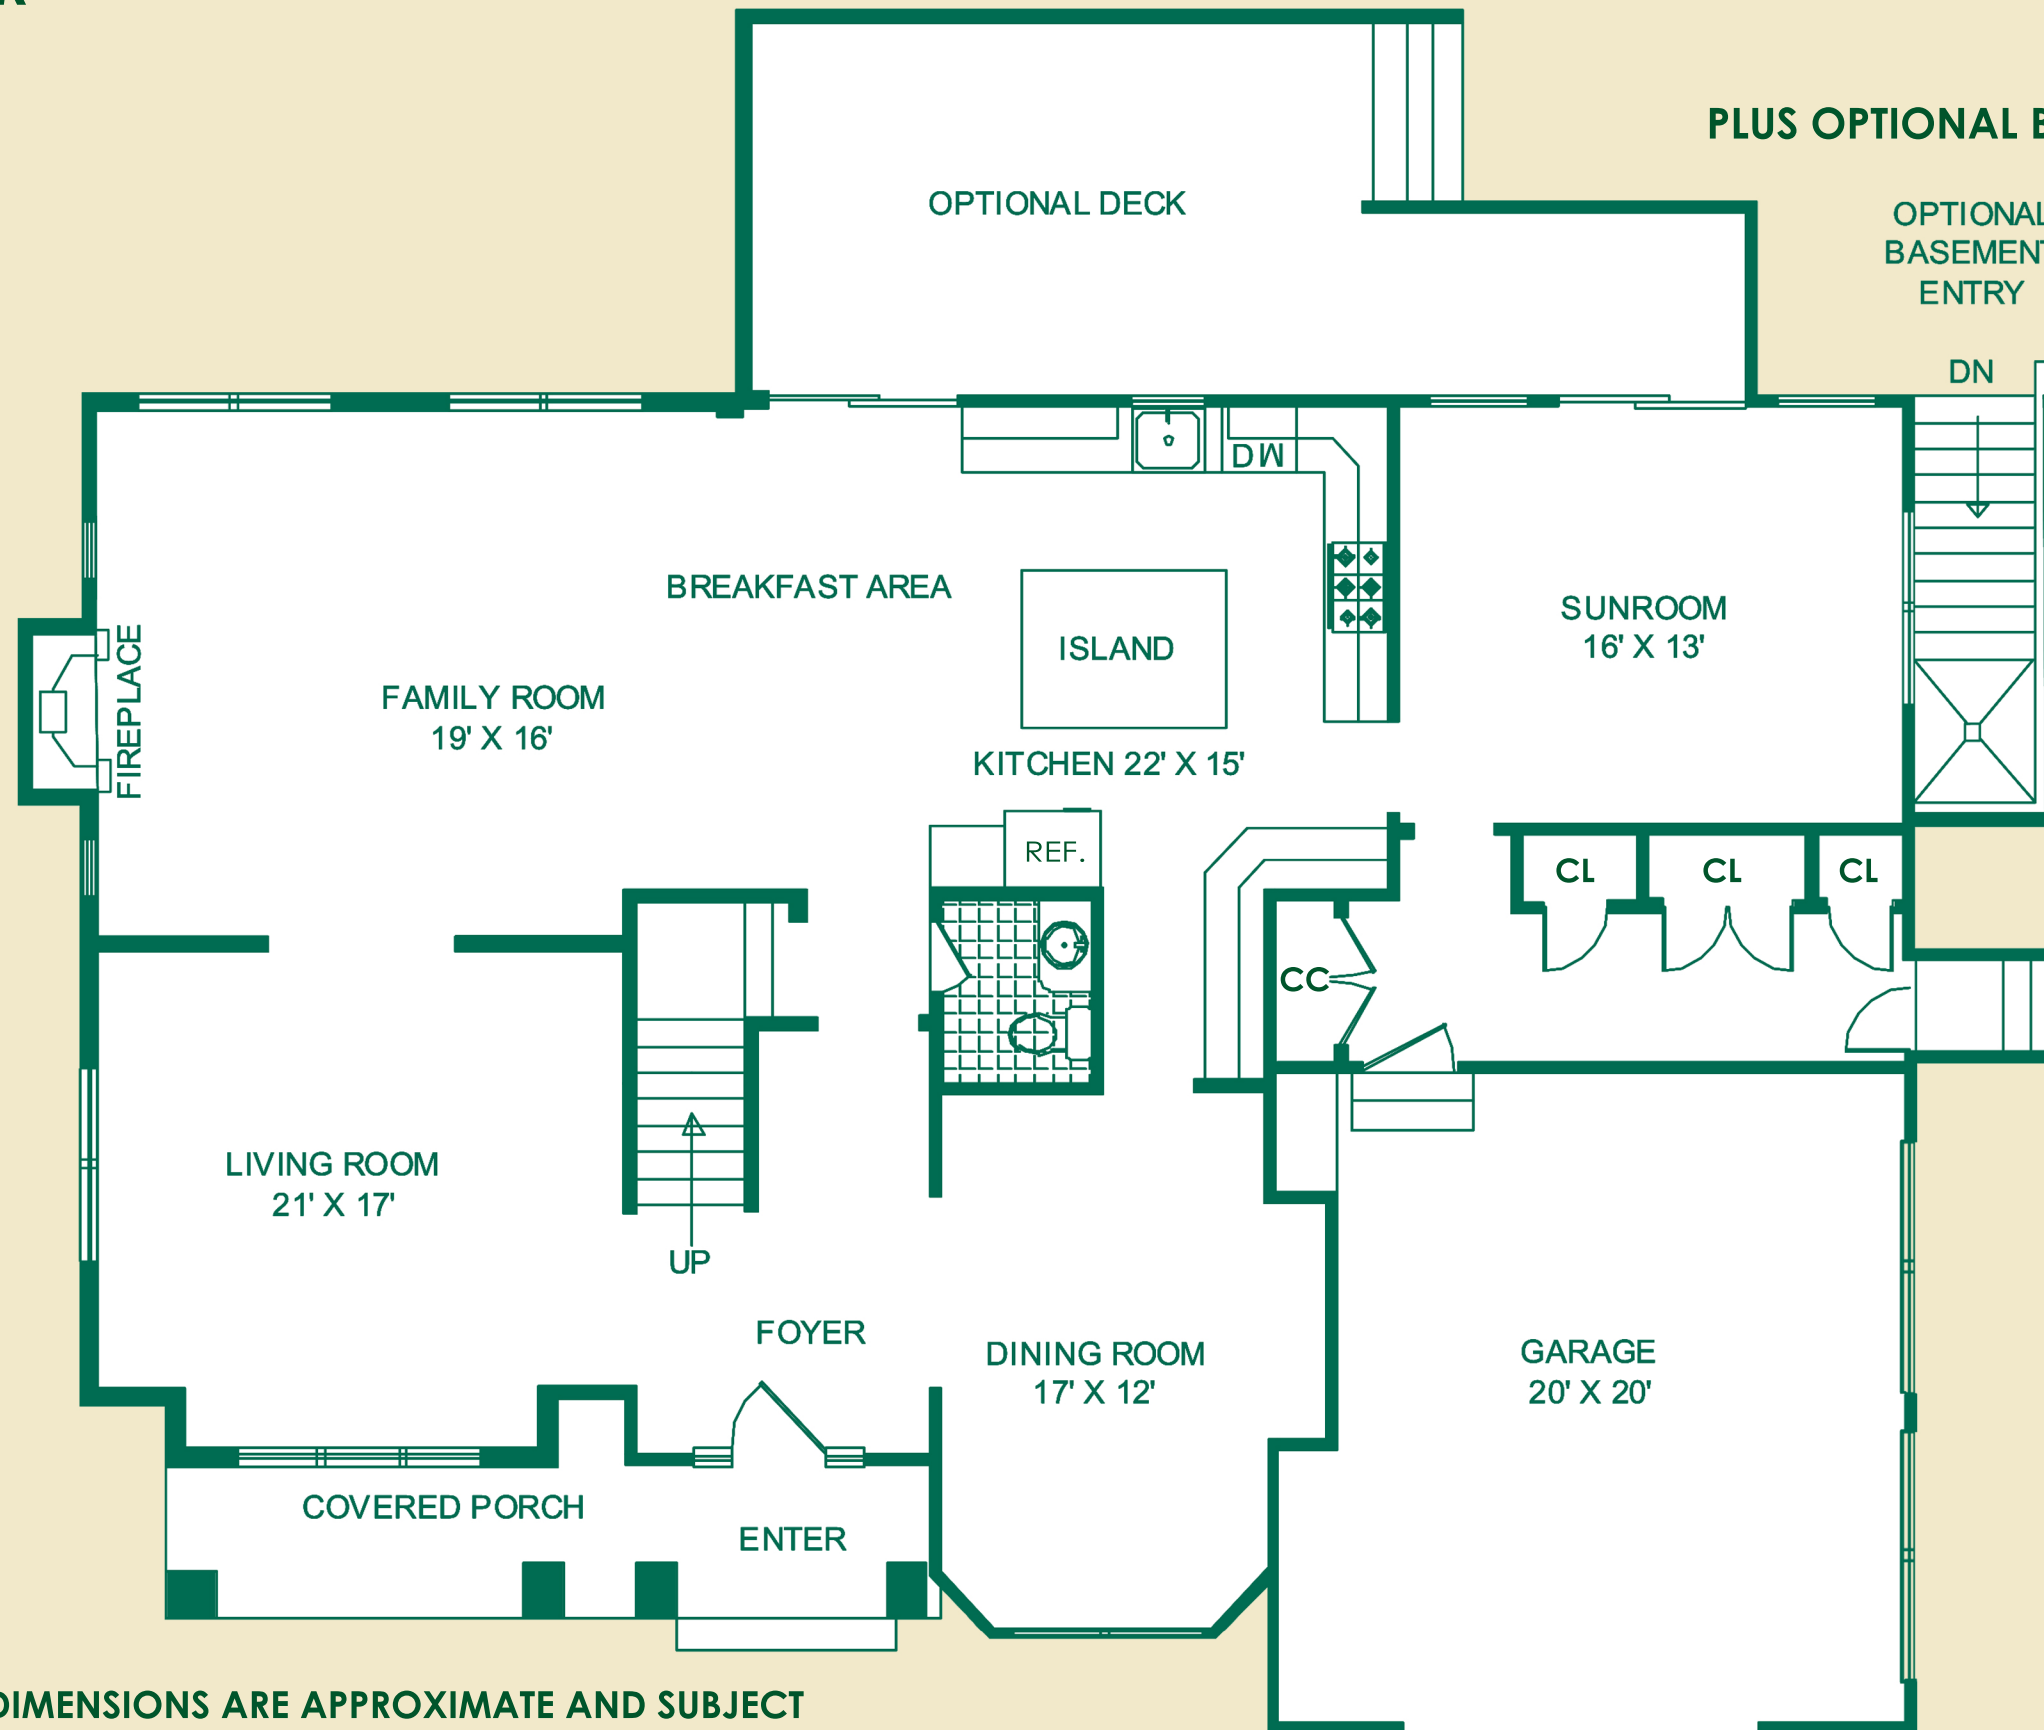

THE 7 GABLES MODEL

FIRST FLOOR

CAMPO BROTHERS

3,200 SQ.FT.
PLUS OPTIONAL BONUS ROOM 400 SQ. FT.

ALL LAYOUTS AND DIMENSIONS ARE APPROXIMATE AND SUBJECT TO CHANGE WITHOUT NOTICE.
THIS PLAN IS EXCLUSIVE TO CAMPO BROTHERS INC.